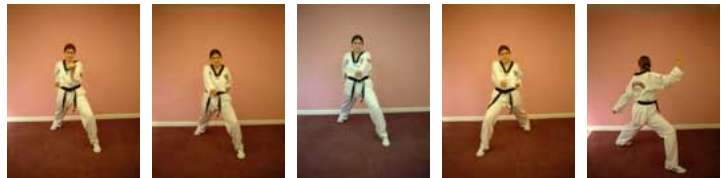

태극팔장

TAEGEUK 8 - PAL JANG

Gon - The earth..... Receptive of all Light (Performed by Kiraleigh Castleton)

Begin Junbi Stance    Double Block Back Stance    Reverse Punch Front Stance    Front Kick    Jump Front Kick

Middle Block Front Stance    Reverse Punch Front Stance    Middle Punch Front Stance    Middle Punch Front Stance    Low/Outer Block Front Stance

Upset Punch Front Stance    Low/Outer Block Front Stance    Upset Punch Front Stance    Knife Hand Block Back Stance    Reverse Punch Front Stance