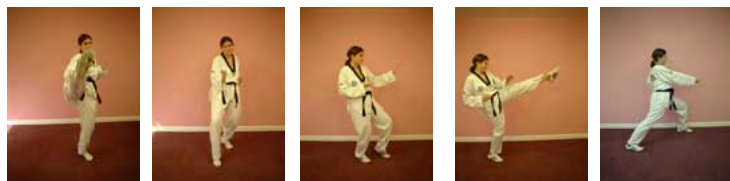

태극팔장

TAEGEUK 8 - PAL JANG

Gon - The earth..... Receptive of all Light (Performed by Kiraleigh Castleton)

Begin Junbi Stance    Double Block Back Stance    Reverse Punch Front Stance    Front Kick    Jump Front Kick

Middle Block Front Stance    Reverse Punch Front Stance    Middle Punch Front Stance    Middle Punch Front Stance    Low/Outer Block Front Stance

Upset Punch Front Stance    Low/Outer Block Front Stance    Upset Punch Front Stance    Knife Hand Block Back Stance    Reverse Punch Front Stance