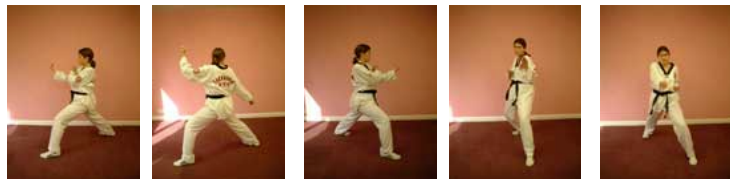

태극팔장

TAEGEUK 8 - PAL JANG

Gon - The earth..... Receptive of all Light (Performed by Kiraleigh Castleton)

Begin Junbi Stance    Double Block Back Stance    Reverse Punch Front Stance    Front Kick    Jump Front Kick

Middle Block Front Stance    Reverse Punch Front Stance    Middle Punch Front Stance    Middle Punch Front Stance    Low/Outer Block Front Stance

Upset Punch Front Stance    Low/Outer Block Front Stance    Upset Punch Front Stance    Knife Hand Block Back Stance    Reverse Punch Front Stance